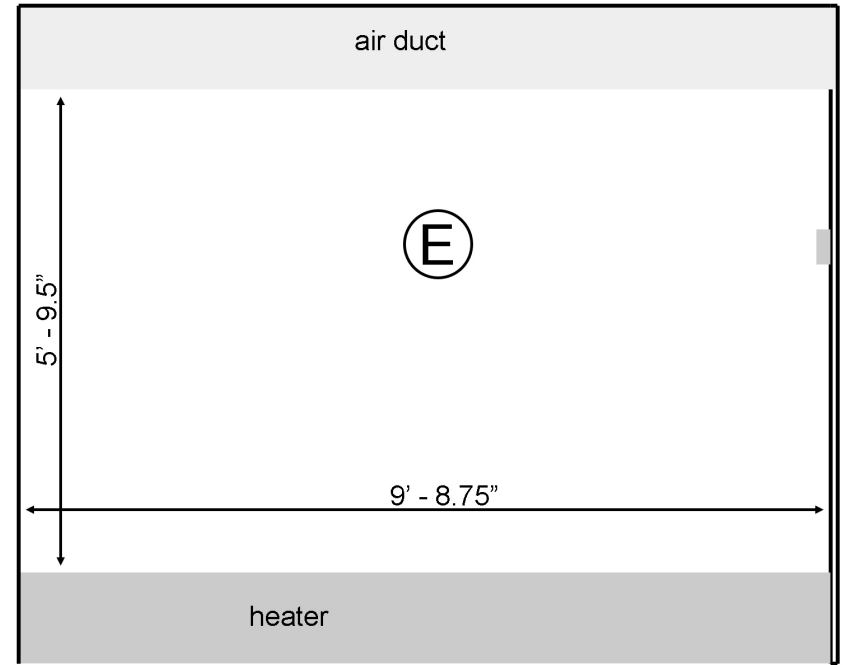

all wall elevations are the same scale

112 W 44th Street - Back Gallery wall elevations

NOTE: Approximate Electrical Panel Access needs c = daily B = once a month A = in event of emergency arrows on doors indicate opening direction