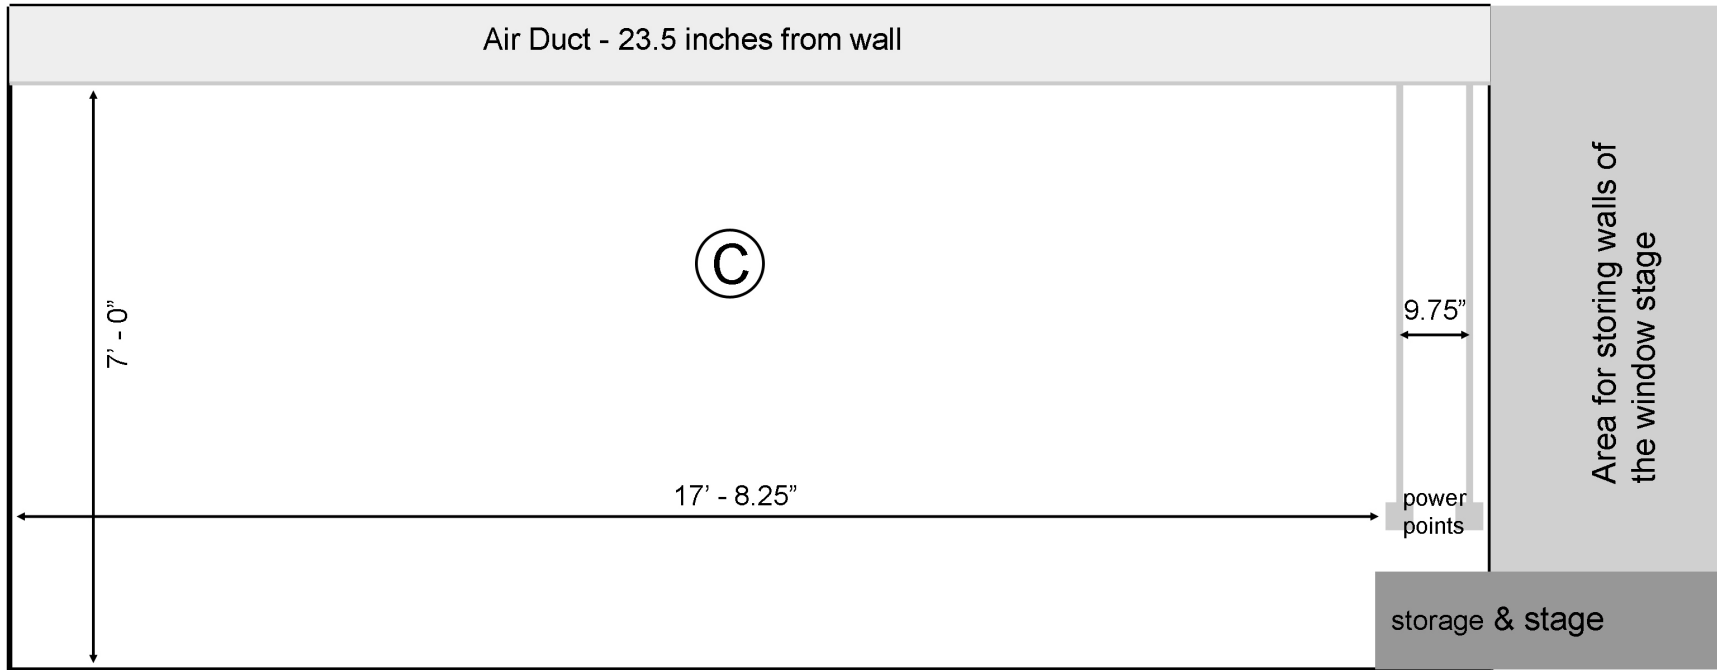

all wall elevations are the same scale

112 W 44th Street - Back Gallery wall elevations

NOTE: Approximate Electrical Panel Access needs c = daily B = once a month A = in event of emergency arrows on doors indicate opening direction