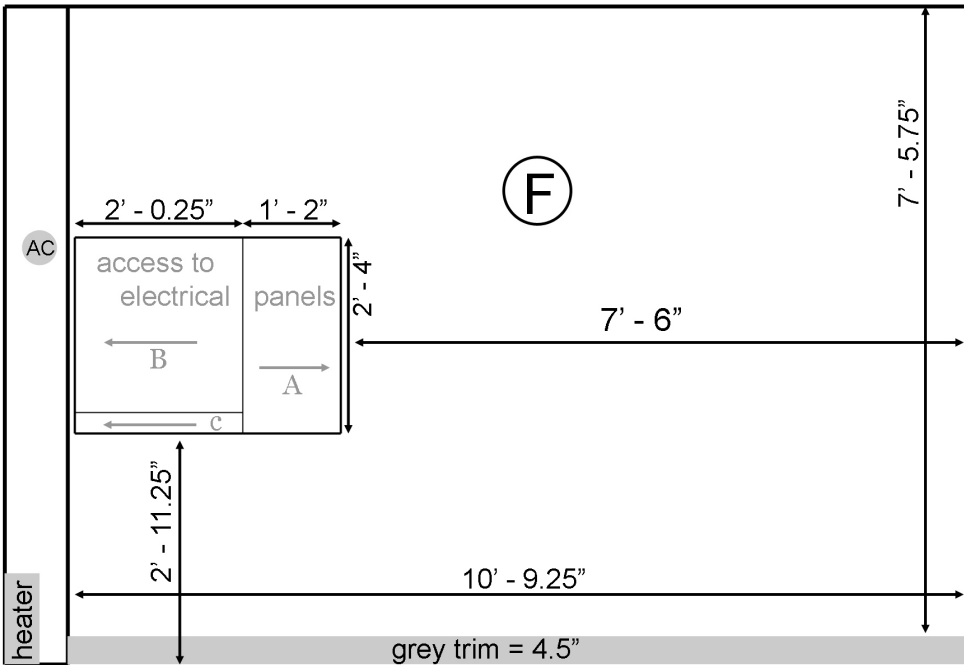

all wall elevations are the same scale

112 W 44th Street - Back Gallery wall elevations

NOTE: Approximate Electrical Panel Access needs c = daily B = once a month A = in event of emergency arrows on doors indicate opening direction