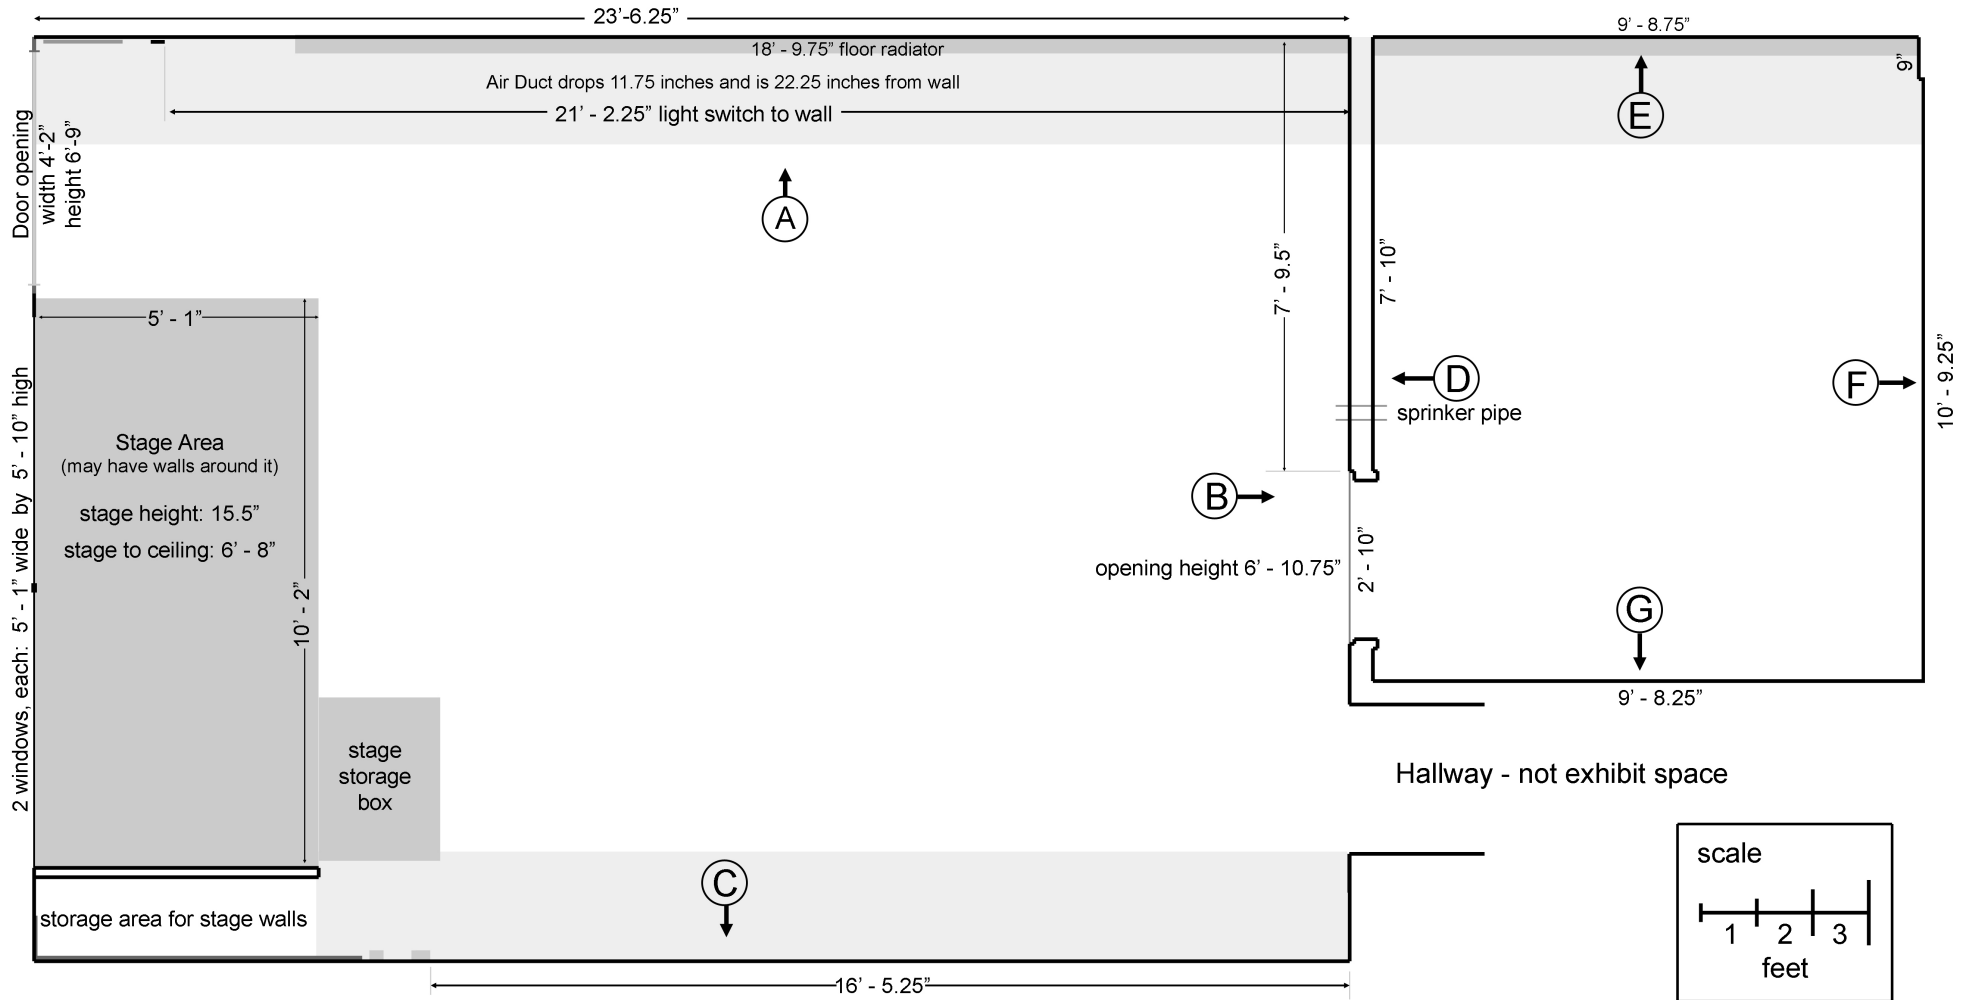

chashama 112 W 44th Street

Floorplan

Letters in  are the wall designations in the elevation plans